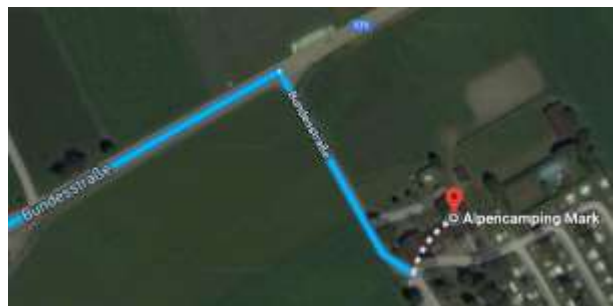

Arriving from Italy

departure **A61 WATTENS**

at the roundabout take the **4th exit**
NOT OVER THE BRIDGE

follow the road
at the roundabout take the **2nd exit** (just cross)

at the roundabout take the **2nd exit**, direction
Kolsass

follow the road for **3.6 km**
After Weer turn **right** to Alpenamping Mark

Welcome!!